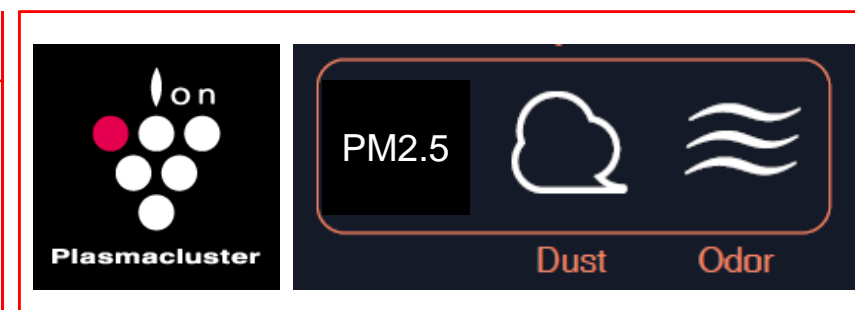

### Air Purifiers with humidifying function

- White character on Silver Mirror display
- White LED on back outlet illumination
- High Density 7000 Plasmacluster Ion System
- BAF SEAL OF APPROVAL

## 2017 MODELS. AIR PURIFIERS W/HUMIDIFYING FUNCTION

- Design
- Auto Louver
- New control panel

KC-G60EU-W

KC-G50EU-W

KC-G40EU-H

KC-G40EU-W

## 2017 MODELS. AIR PURIFIERS W/HUMIDIFYING FUNCTION

KC-G60EU-W  
KC-G50EU-W  
KC-G40EU-W  
KC-G40EU-H

- **Plasmacluster Spot mode**
- Beyond Air purifier cleaning not only air but also things with Plasmacluster shot
- **Smart display**
- Showing what kind of dirt is here