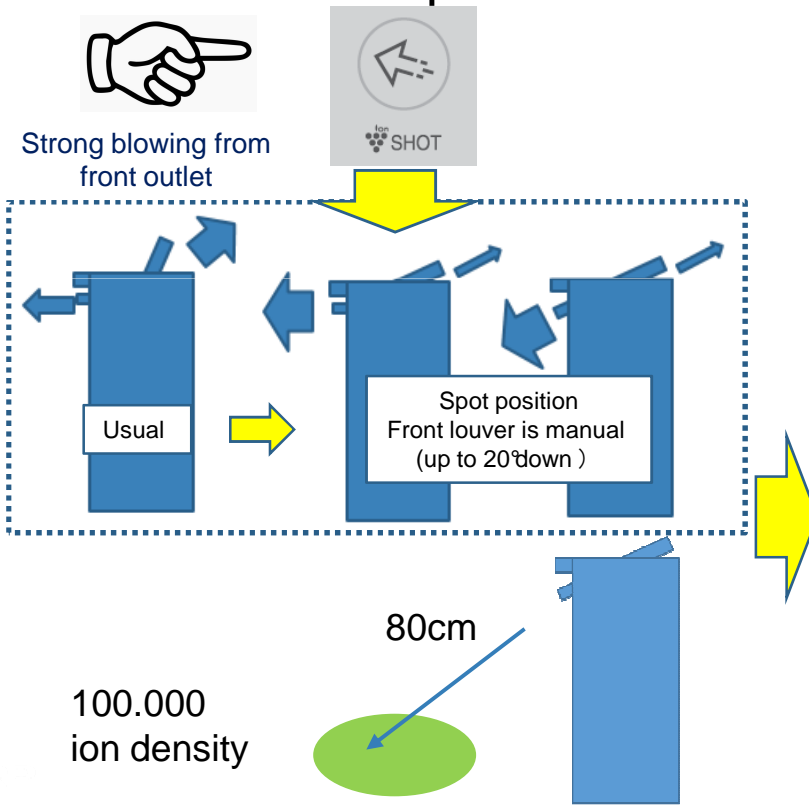

2017 MODELS. AIR PURIFIERS W/HUMIDIFYING FUNCTION

Plasmacluster Spot mode

Strong blowing from front outlet

Spotting PCI blowing
Can reduce odor
such as Tobacco ,
sweat and pet odor
on Fabric