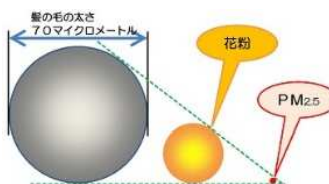

2017 MODELS. AIR PURIFIERS W/HUMIDIFYING FUNCTION

KC-G60EU-W

KC-G50EU-W

“ Intelligent mode” - Automatic operation by 7 detection

1. PM2.5

2. Usual dust

3. Odor

4. Temperature