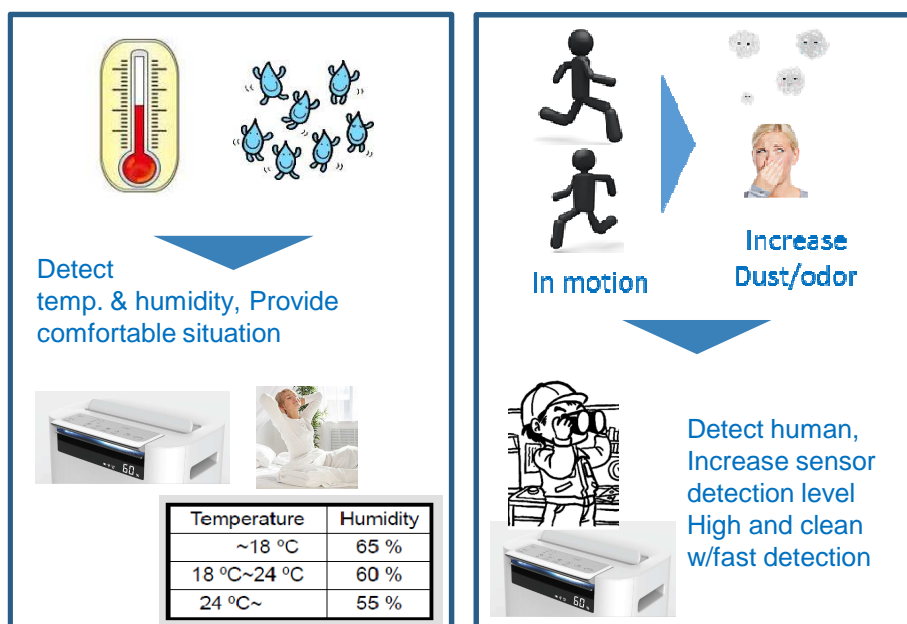

## 2017 MODELS. AIR PURIFIERS W/HUMIDIFYING FUNCTION

KC-G60EU-W

KC-G50EU-W

“ Intelligent mode” - Automatic operation by 7 detection

1. PM2.5

2. Usual dust

3. Odor

4. Temperature

5. Humidity

6. Light

7. Motion

## 2017 MODELS. AIR PURIFIERS W/HUMIDIFYING FUNCTION

KC-G60EU-W

KC-G50EU-W

- Automatic operation (operation idea below is under study)

## 2017 MODELS. AIR PURIFIERS W/HUMIDIFYING FUNCTION

- Automatic operation (operation idea below is under study)