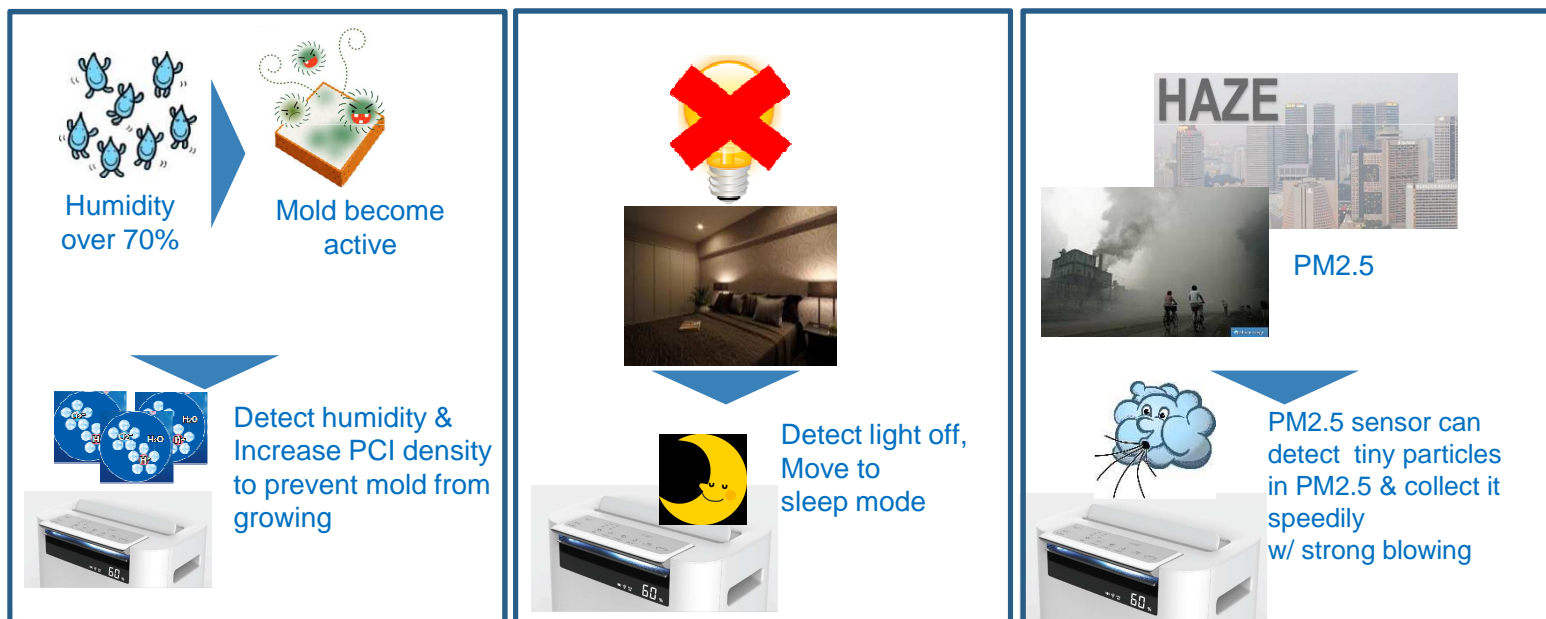

2017 MODELS. AIR PURIFIERS W/HUMIDIFYING FUNCTION

KC-G60EU-W

KC-G50EU-W

- Automatic operation (operation idea below is under study)